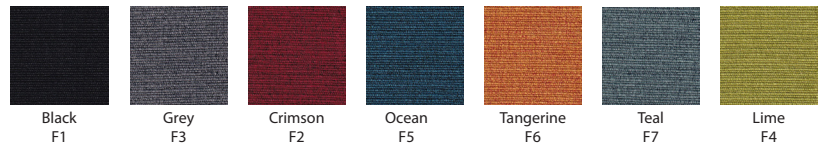

For non KD products please refer to page 7 for OCI SEATING Freight Program.

- M - Mesh Color, See Codes Below (Ex. M1)
- F - Fabric Color, See Codes Below (Ex. F3)
- S - Silver Frame Option

| Model | Description | Standard Config. | QUICK SHIP | FABRIC / LEATHER GRADES | | | | | | | | L2 |
|--|-------------|------------------|------------|-------------------------|------|-------|------|------|------|------|----|----|
| | | | | 1 COM | 2 | 3 COL | 4 | 5 | 6 | 7 | 8 | |
|  TR-20 Seat: 19.5 W x 19.5 D Back: 18.5 W x 18 H Seat Height: 17.5 - 20.5 35 - 38 OV H x 25 OV W COM: .75 yds. Ship Weight: 55 lbs. | -BB | 860 | 920 | 970 | 1015 | 1055 | 1090 | 1130 | 1170 | 1235 | NA | |
|  TR-15 Seat: 18.25 W x 18.25 D Back: 18.5 W x 18 H Seat Height: 18.5 35 OV H x 23.25 OV W COM: .75 yds. Ship Weight: 70 lbs. Stacks (3) High | -BB | 840 | 900 | 950 | 995 | 1035 | 1070 | 1110 | 1150 | 1215 | NA | |

Optional / Upgrades

- TCB Trendi chrome base \$200 List
- Poly C-Arm (PCA) \$225 List
- Stool Kit \$250 List

-Upgraded Optional Fabric Seat Choices - \$60 List (Add to Quick Ship cost)

-Upgraded Optional Mesh Back Choices - \$105 List