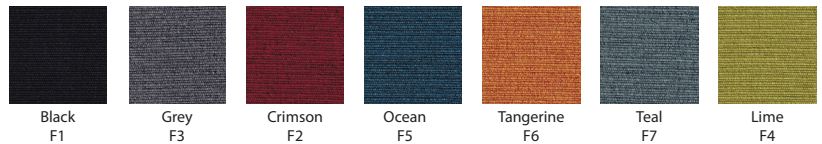

TRENDI White Frame | Task, Guest and Nesting Chairs

Product Features:

- Standard Back/Mesh/Frame Combination: -WG- White Poly Back/Arms with Grey Mesh and Grey Fabric Seat and Silver Metal Frame and Polished Chrome Base When Applicable
- Advanced Synchro Tilt Mechanism
- 3 Way Adjustable Up/Down with Sliding Pad forward/back, Left or Right
- Seat Slider and Adjustable Lumbar
- Mesh color and seat fabric color must be specified if different from Standard
- Mechanism functions on page 90

For non KD products please refer to page 7 for OCI SEATING Freight Program.

-M - Mesh Color, See Codes Below (Ex. M1)
-F - Fabric Color, See Codes Below (Ex. F3)

| Model | Description | Standard Config. | QUICK SHIP | FABRIC / LEATHER GRADES | | | | | | | | | |
|---|-------------|------------------|------------|-------------------------|------|-------|------|------|------|------|----|----|--|
| | | | | 1 COM | 2 | 3 COL | 4 | 5 | 6 | 7 | 8 | L2 | |
|  TR-20 Seat: 19.5 W x 19.5 D Back: 18.5 W x 18 H Seat Height: 17.5 - 20.5 35 - 38 OV H x 25 OV W COM: .75 yds. Ship Weight: 55 lbs. | -WG | 900 | 965 | 1010 | 1055 | 1095 | 1130 | 1170 | 1210 | 1275 | NA | | |
|  TR-15 Seat: 18.25 W x 18.25 D Back: 18.5 W x 18 H Seat Height: 18.5 35 OV H x 23.25 OV W COM: .75 yds. Ship Weight: 70 lbs. Stacks (3) High | -WG | 930 | 990 | 1040 | 1085 | 1125 | 1160 | 1200 | 1240 | 1305 | NA | | |

Optional / Upgrades

- Poly C-Arm (PCA) \$225 List
- Stool Kit \$250 List

-Upgraded Optional Fabric Seat Choices - \$60 List (Add to Quick Ship cost)

-Upgraded Optional Mesh Back Choices - \$105 List