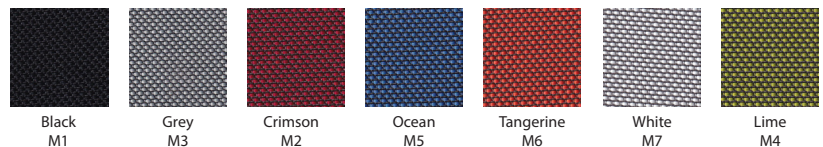

For non KD products please refer to page 7 for OCI SEATING Freight Program.

- M - Mesh Color, See Codes Below (Ex. M1)
- F - Fabric Color, See Codes Below (Ex. F3)
- S - Silver Frame Option

| Model | Description | Standard Config. | QUICK SHIP | FABRIC / LEATHER GRADES | | | | | | | | L2 |
|--|-------------|------------------|------------|-------------------------|------|-------|------|------|------|------|----|----|
| | | | | 1 COM | 2 | 3 COL | 4 | 5 | 6 | 7 | 8 | |
|  TR-20 Seat: 19.5 W x 19.5 D Back: 18.5 W x 18 H Seat Height: 17.5 - 20.5 35 - 38 OV H x 25 OV W COM: .75 yds. Ship Weight: 55 lbs. | -BB | 860 | 920 | 970 | 1015 | 1055 | 1090 | 1130 | 1170 | 1235 | NA | |
|  TR-15 Seat: 18.25 W x 18.25 D Back: 18.5 W x 18 H Seat Height: 18.5 35 OV H x 23.25 OV W COM: .75 yds. Ship Weight: 70 lbs. Stacks (3) High | -BB | 840 | 900 | 950 | 995 | 1035 | 1070 | 1110 | 1150 | 1215 | NA | |

TRENDI White Frame | Task, Guest and Nesting Chairs

Product Features:

- Standard Back/Mesh/Frame Combination: -WG- White Poly Back/Arms with Grey Mesh and Grey Fabric Seat and Silver Metal Frame and Polished Chrome Base When Applicable
- Advanced Synchro Tilt Mechanism
- 3 Way Adjustable Up/Down with Sliding Pad forward/back, Left or Right
- Seat Slider and Adjustable Lumbar
- Mesh color and seat fabric color must be specified if different from Standard
- Mechanism functions on page 90