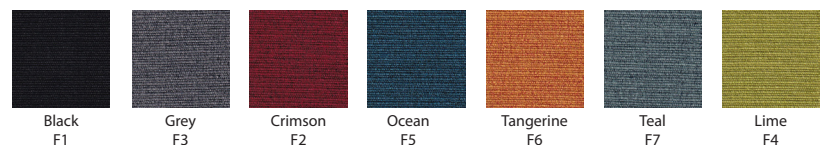

-Upgraded Optional Fabric Seat Choices - $60 List (Add to Quick Ship cost)