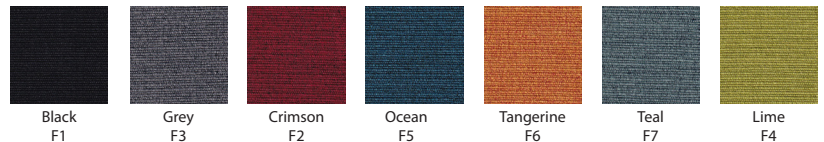

-Upgraded Optional Fabric Seat Choices - $60 List (Add to Quick Ship cost)