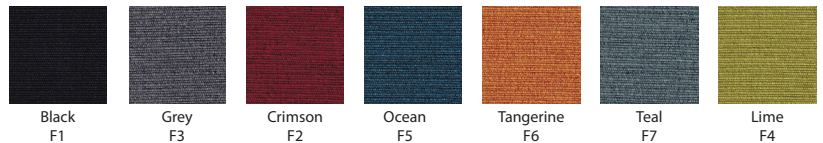

TRENDI 2.0 | Guest Seating

Product Features:

- Standard Back/Mesh/Frame Combinations:
 - BB - Black Poly Back/Arms with Black Mesh and Black Fabric Seat and Black Metal Frame
 - BG - Black Poly Back/Arms with Grey Mesh and Grey Fabric Seat and Black Metal Frame
 - WG- White Poly Back/Arms with Grey Mesh and Grey Fabric Seat and Silver Metal Frame with chrome polished base
 - GG- Grey Poly Back/Arms with Grey Mesh and Grey Fabric Seat and Silver Metal Frame
- Order must include product model number and standard configuration code
- Upgraded Optional Fabric Seat Choices
- Upgraded Optional Mesh Back Choices
- Metal frame finish, mesh color, and seat fabric color must be specified if Different from Standard Configuration

For non KD products please refer to page 7 for OCI SEATING Freight Program.

- S - Silver Metal Frame
- B - Black Metal Frame
- M - Mesh Color, See Codes Below (Ex. M1)
- F - Fabric Color, See Codes Below (Ex. F3)

Model	Description	Standard Config.	QUICK SHIP	FABRIC / LEATHER GRADES									
				1 COM	2	3 COL	4	5	6	7	8	L2	
 TR-10	4-Leg with Glides Seat: 18 W x 18 D Back: 18.5 W x 18 H Seat Height: 17 22.25 W x 25 D x 35 H COM: .75 Ship Weight: 30 lbs.		-BB	685	750	795	835	870	905	945	995	1045	NA
			-BG	685	750	795	835	870	905	945	995	1045	NA
			-WG	750	815	860	900	935	970	1010	1060	1110	NA
			-GG	750	815	860	900	935	970	1010	1060	1110	NA
 TR-11	4-Leg with Casters Seat: 18 W x 18 D Back: 18.5 W x 18 H Seat Height: 17 22.25 W x 25 D x 35 H COM: .75 yds. Ship Weight: 30 lbs.		-BB	850	815	860	900	935	970	1010	1060	1110	NA
			-BG	850	815	860	900	935	970	1010	1060	1110	NA
			-WG	790	855	900	940	975	1010	1050	1100	1150	NA
			-GG	790	855	900	940	975	1010	1050	1100	1150	NA

-Upgraded Optional Fabric Seat Choices - \$60 List (Add to Quick Ship cost)

-Upgraded Optional Mesh Back Choices - \$105 List