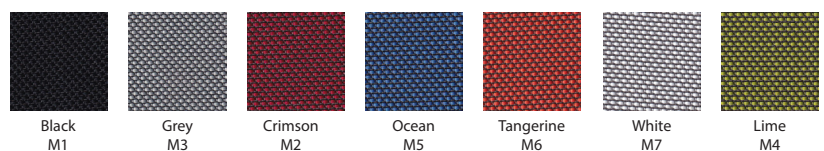

For non KD products please refer to page 7 for OCI SEATING Freight Program.

- M - Mesh Color, See Codes Below (Ex. M1)
- F - Fabric Color, See Codes Below (Ex. F3)
- S - Silver Frame Option

Model	Description	Standard Config.	QUICK SHIP	FABRIC / LEATHER GRADES								L2
				1 COM	2	3 COL	4	5	6	7	8	
TR-638 	Seat: 19.5 W x 18.5 D Back: 18.25 W x 22.5 H Seat Height: 18.5 - 21.5 39.5 - 42.75 OV H x 26.5 OV W COM: .75 yds. Ship Weight: 42 lbs.	-BB	840	905	950	990	1025	1060	1100	1150	1200	NA
TR-20 	Seat: 19.5 W x 19.5 D Back: 18.5 W x 18 H Seat Height: 17.5 - 20.5 35 - 38 OV H x 25 OV W COM: .75 yds. Ship Weight: 55 lbs. (x2)	-BB	745	805	855	900	940	975	1015	1055	1120	NA
TR-15 	Seat: 18.25 W x 18.25 D Back: 18.5 W x 18 H Seat Height: 18.5 35 OV H x 23.25 OV W COM: .75 yds. Ship Weight: 70 lbs. (x3) Stacks (3) High	-BB	730	790	840	885	925	960	1000	1040	1105	NA

TRENDI White Frame | Task, Guest and Nesting Chairs

Product Features:

- Standard Back/Mesh/Frame Combination: -WG- White Poly Back/Arms with Grey Mesh and Grey Fabric Seat and Silver Metal Frame and Polished Chrome Base When Applicable
- Advanced Synchro Tilt Mechanism
- 3 Way Adjustable Up/Down with Sliding Pad forward/back, Left or Right
- Seat Slider and Adjustable Lumbar
- Mesh color and seat fabric color must be specified if different from Standard
- Mechanism functions on page 86