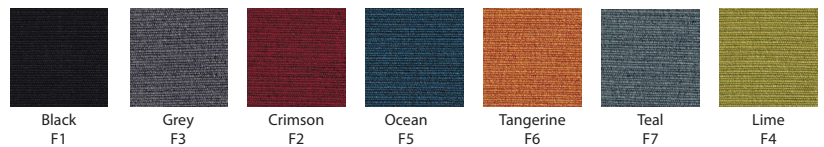

For non KD products please refer to page 7 for OCI SEATING Freight Program.

- M - Mesh Color, See Codes Below (Ex. M1)
- F - Fabric Color, See Codes Below (Ex. F3)
- S - Silver Frame Option

Model	Description	Standard Config.	QUICK SHIP	FABRIC / LEATHER GRADES								L2
				1 COM	2	3 COL	4	5	6	7	8	
TR-638 	Seat: 19.5 W x 18.5 D Back: 18.25 W x 22.5 H Seat Height: 18.5 - 21.5 39.5 - 42.75 OV H x 26.5 OV W COM: .75 yds. Ship Weight: 42 lbs.	-BB	840	905	950	990	1025	1060	1100	1150	1200	NA
TR-20 	Seat: 19.5 W x 19.5 D Back: 18.5 W x 18 H Seat Height: 17.5 - 20.5 35 - 38 OV H x 25 OV W COM: .75 yds. Ship Weight: 55 lbs. (x2)	-BB	745	805	855	900	940	975	1015	1055	1120	NA
TR-15 	Seat: 18.25 W x 18.25 D Back: 18.5 W x 18 H Seat Height: 18.5 35 OV H x 23.25 OV W COM: .75 yds. Ship Weight: 70 lbs. (x3) Stacks (3) High	-BB	730	790	840	885	925	960	1000	1040	1105	NA

Optional / Upgrades

- TCB Trendi chrome base \$175 List
- Poly C-Arm (PCA) \$200 List
- Stool Kit \$225 List

-Upgraded Optional Fabric Seat Choices - \$50 List (Add to Quick Ship cost)

-Upgraded Optional Mesh Back Choices - \$95 List

TRENDI White Frame | Task, Guest and Nesting Chairs

Product Features:

- Standard Back/Mesh/Frame Combination: -WG- White Poly Back/Arms with Grey Mesh and Grey Fabric Seat and Silver Metal Frame and Polished Chrome Base When Applicable
- Advanced Synchro Tilt Mechanism
- 3 Way Adjustable Up/Down with Sliding Pad forward/back, Left or Right
- Seat Slider and Adjustable Lumbar
- Mesh color and seat fabric color must be specified if different from Standard
- Mechanism functions on page 86