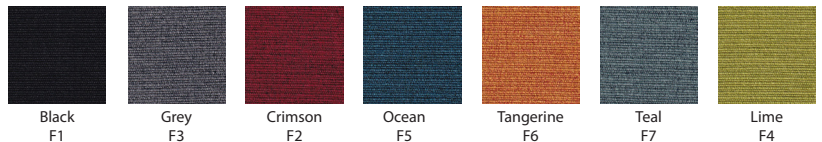

TRENDI White Frame | Task, Guest and Nesting Chairs

Product Features:

- Standard Back/Mesh/Frame Combination: -WG- White Poly Back/Arms with Grey Mesh and Grey Fabric Seat and Silver Metal Frame and Polished Chrome Base When Applicable
- Advanced Synchro Tilt Mechanism
- 3 Way Adjustable Up/Down with Sliding Pad forward/back, Left or Right
- Seat Slider and Adjustable Lumbar
- Mesh color and seat fabric color must be specified if different from Standard
- Mechanism functions on page 86

For non KD products please refer to page 7 for OCI SEATING Freight Program.

- M - Mesh Color, See Codes Below (Ex. M1)
- F - Fabric Color, See Codes Below (Ex. F3)

Model	Description	Standard Config.	QUICK SHIP	FABRIC / LEATHER GRADES									L2
				1 COM	2	3 COL	4	5	6	7	8		
 TR-638 Seat: 19.5 W x 18.5 D Back: 18.25 W x 22.5 H Seat Height: 18.5 - 21.5 39.5 - 42.75 OV H x 26.5 OV W COM: .75 yds. Ship Weight: 42 lbs.	-WG	925	985	1035	1080	1120	1155	1195	1235	1280	NA		
 TR-20 Seat: 19.5 W x 19.5 D Back: 18.5 W x 18 H Seat Height: 17.5 - 20.5 35 - 38 OV H x 25 OV W COM: .75 yds. Ship Weight: 55 lbs. (x2)	-WG	780	845	890	935	975	1010	1050	1090	1155	NA		
 TR-15 Seat: 18.25 W x 18.25 D Back: 18.5 W x 18 H Seat Height: 18.5 35 OV H x 23.25 OV W COM: .75 yds. Ship Weight: 70 lbs. (x3) Stacks (3) High	-WG	805	865	915	960	1000	1035	1075	1115	1180	NA		

Optional / Upgrades

- Poly C-Arm (PCA) \$200 List
- Stool Kit \$225 List

-Upgraded Optional Fabric Seat Choices - \$50 List (Add to Quick Ship cost)

-Upgraded Optional Mesh Back Choices - \$95 List