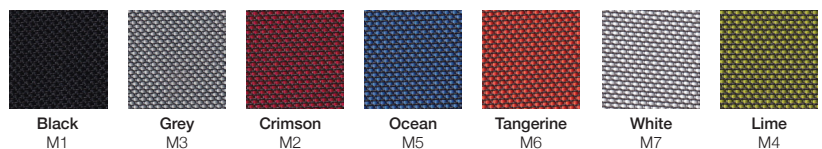

For non KD products please refer to page 7 for OCI SEATING Freight Program.

-**M** - Mesh Color, See Codes Below (Ex. M1)

-**F** - Fabric Color, See Codes Below (Ex. F3)

Model	Description	Standard Config.	FABRIC / LEATHER GRADES									
			QUICK SHIP	1 COM	2	3 COL	4	5	6	7	8	L2
 TR-638 Seat: 19.5 W x 18.5 D Back: 18.25 W x 22.5 H Seat Height: 18.5 - 21.5 39.5 - 42.75 OV H x 26.5 OV W COM: .75 yds. Ship Weight: 42 lbs.		- BB	750	815	860	900	935	970	1010	1060	1110	NA
		- BG	750	815	860	900	935	970	1010	1060	1110	NA
 TR-20 Seat: 19.5 W x 19.5 D Back: 18.5 W x 18 H Seat Height: 17.5 - 20.5 35 - 38 OV H x 25 OV W COM: .75 yds. Ship Weight: 55 lbs. (x2)		- BB	650	710	760	805	845	880	920	960	1025	NA
		- BG	650	710	760	805	845	880	920	960	1025	NA
 TR-15 Seat: 18.25 W x 18.25 D Back: 18.5 W x 18 H Seat Height: 18.5 35 OV H x 23.25 OV W COM: .75 yds. Ship Weight: 70 lbs. (x3)		- BB	650	710	760	805	845	880	920	960	1025	NA
		- BG	650	710	760	805	845	880	920	960	1025	NA

Optional / Upgrades

- TCB Trendi chrome base - \$145 List
- Poly C-Arm (PCA) - \$180 List
- Stool Kit - \$190 List

-Upgraded Optional Fabric Seat Choices - \$40 List (Add to Quick Ship cost)

-Upgraded Optional Mesh Back Choices - \$75 List

TRENDI White Frame | Task, Guest and Nesting Chairs

Product Features:

- Standard Back/Mesh/Frame Combination:
- WG**- White Poly Back/Arms with Grey Mesh and Grey Fabric Seat and Silver Metal Frame and Polished Chrome Base When Applicable
- Advanced Synchro Tilt Mechanism
- 3 Way Adjustable Up/Down with Sliding Pad forward/back, Left or Right
- Seat Slider and Adjustable Lumbar
- **Mesh color and seat fabric color must be specified if different from Standard**
- Mechanism functions on page 79