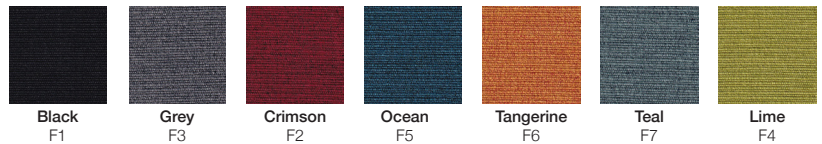

TRENDI White Frame | Task, Guest and Nesting Chairs

Product Features:

- Standard Back/Mesh/Frame Combination:
- WG**- White Poly Back/Arms with Grey Mesh and Grey Fabric Seat and Silver Metal Frame and Polished Chrome Base When Applicable
- Advanced Synchro Tilt Mechanism
- 3 Way Adjustable Up/Down with Sliding Pad forward/back, Left or Right
- Seat Slider and Adjustable Lumbar
- **Mesh color and seat fabric color must be specified if different from Standard**
- Mechanism functions on page 79

For non KD products please refer to page 7 for OCI SEATING Freight Program.

- M** - Mesh Color, See Codes Below (Ex. M1)
- F** - Fabric Color, See Codes Below (Ex. F3)

Model	Description	Standard Config.	QUICK SHIP	FABRIC / LEATHER GRADES										L2
				1	2	3	4	5	6	7	8			
 TR-638 Seat: 19.5 W x 18.5 D Back: 18.25 W x 22.5 H Seat Height: 18.5 - 21.5 39.5 - 42.75 OV H x 26.5 OV W COM: .75 yds. Ship Weight: 42 lbs.	 - WG	825	885	935	980	1020	1055	1095	1135	1180	NA			
 TR-20 Seat: 19.5 W x 19.5 D Back: 18.5 W x 18 H Seat Height: 17.5 - 20.5 35 - 38 OV H x 25 OV W COM: .75 yds. Ship Weight: 55 lbs. (x2)	- WG	690	755	800	845	885	920	960	1000	1065	NA			
 TR-15 Seat: 18.25 W x 18.25 D Back: 18.5 W x 18 H Seat Height: 18.5 35 OV H x 23.25 OV W COM: .75 yds. Ship Weight: 70 lbs. (x3)	- WG	715	775	825	870	910	945	985	1025	1090	NA			

Optional / Upgrades

- Poly C-Arm (PCA) - \$180 List
- Stool Kit - \$190 List

-Upgraded Optional Fabric Seat Choices - \$40 List (Add to Quick Ship cost)

-Upgraded Optional Mesh Back Choices - \$75 List