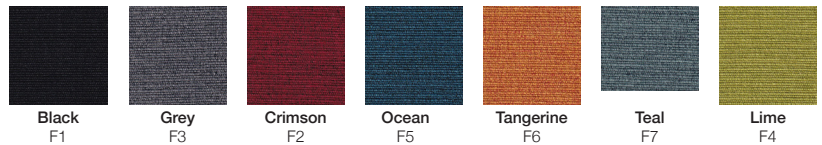

For non KD products please refer to page 7 for OCI SEATING Freight Program.

-**M** - Mesh Color, See Codes Below (Ex. M1)

-**F** - Fabric Color, See Codes Below (Ex. F3)

Model	Description	Standard Config.	FABRIC / LEATHER GRADES									
			QUICK SHIP	1 COM	2	3 COL	4	5	6	7	8	L2
 TR-638 Seat: 19.5 W x 18.5 D Back: 18.25 W x 22.5 H Seat Height: 18.5 - 21.5 39.5 - 42.75 OV H x 26.5 OV W COM: .75 yds. Ship Weight: 42 lbs.		- BB	750	815	860	900	935	970	1010	1060	1110	NA
		- BG	750	815	860	900	935	970	1010	1060	1110	NA
 TR-20 Seat: 19.5 W x 19.5 D Back: 18.5 W x 18 H Seat Height: 17.5 - 20.5 35 - 38 OV H x 25 OV W COM: .75 yds. Ship Weight: 55 lbs. (x2)		- BB	650	710	760	805	845	880	920	960	1025	NA
		- BG	650	710	760	805	845	880	920	960	1025	NA
 TR-15 Seat: 18.25 W x 18.25 D Back: 18.5 W x 18 H Seat Height: 18.5 35 OV H x 23.25 OV W COM: .75 yds. Ship Weight: 70 lbs. (x3)		- BB	650	710	760	805	845	880	920	960	1025	NA
		- BG	650	710	760	805	845	880	920	960	1025	NA

Optional / Upgrades

- TCB Trendi chrome base - \$145 List
- Poly C-Arm (PCA) - \$180 List
- Stool Kit - \$190 List

-Upgraded Optional Fabric Seat Choices - \$40 List (Add to Quick Ship cost)

-Upgraded Optional Mesh Back Choices - \$75 List

TRENDI White Frame | Task, Guest and Nesting Chairs

Product Features:

- Standard Back/Mesh/Frame Combination:
- WG**- White Poly Back/Arms with Grey Mesh and Grey Fabric Seat and Silver Metal Frame and Polished Chrome Base When Applicable
- Advanced Synchro Tilt Mechanism
- 3 Way Adjustable Up/Down with Sliding Pad forward/back, Left or Right
- Seat Slider and Adjustable Lumbar
- **Mesh color and seat fabric color must be specified if different from Standard**
- Mechanism functions on page 79