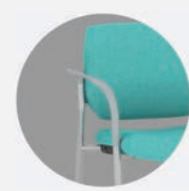

G2

Features:

- Available with Arms or Armless
- Guest chair offered in two standard frame finish options: Metallic Silver and Black
- Bariatric model offered in Metallic Silver and Black Silver and Black Arm Finishes
- Available with Glides or Casters
- Wall-Saver Leg Design
- Stacks up to 5-high on Dolly or 4-high From the Floor 300 lb. Weight Capacity
- Bariatric model 500 lb. Weight Capacity
- Accompanying Counter and Bar Height Stools also Available
- Ganging Brackets

Guest Seating:

2610 Guest, Glide, Armless

2615 Guest, Glide, Arm

2625 Guest, Caster, Arm

Stools:

2635 Stool 26", Glide, Arm

Bariatric:

2655 Bariatric, Glide, Arm

Seat and Back Stitching Detail

Silver Arm

Ganging Bracket

Stacking Dolly

Options:

- VCT Glides
- 1" additional Seat Foam
- Moisture Barrier (Seat Only)
- Ganging Feature (Exc. Bariatric)
- Soft Tread Casters / Hard-floor Casters
- Upholstery Combinations

Updated and Adaptable

An evolutionary step in guest chair design, G2's updated look adapts to a variety of interior arrangements. G2 can dress for any occasion, with both black and silver frame/arm selections and countless fabric options. As a guest, caster, stool, or bariatric chair, G2 is tailorable to your specific seating and aesthetic requirements.