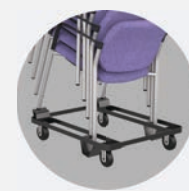

G2

Features:

- Available with Arms or Armless
- Guest chair offered in two standard frame finish options: Metallic Silver and Black
- Bariatric model offered in Metallic Silver and Black Silver and Black Arm Finishes
- Available with Glides or Casters
- Wall-Saver Leg Design
- Stacks up to 5-high on Dolly or 4-high From the Floor 300 lb. Weight Capacity
- Bariatric model 500 lb. Weight Capacity
- Accompanying Counter and Bar Height Stools also Available
- Ganging Brackets

Guest Seating:

2610 Guest, Glide, Armless

2615 Guest, Glide, Arm

2625 Guest, Caster, Arm

Stools:

2635 Stool 26", Glide, Arm

Bariatric:

2655 Bariatric, Glide, Arm

Seat and Back Stitching Detail

Silver Arm

Ganging Bracket

Stacking Dolly

Options:

- VCT Glides
- 1" additional Seat Foam
- Moisture Barrier (Seat Only)
- Ganging Feature (Exc. Bariatric)
- Soft Tread Casters / Hard-floor Casters
- Upholstery Combinations