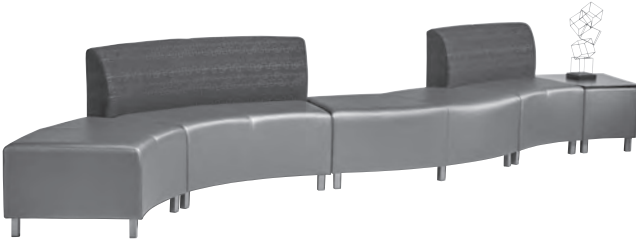

Model #	Qty.	Description	Grade 1 List
1006	1	30 Degree Curved Settee - IR	1987
1008	2	45 Degree Curved Settee - IR	2200
1017	2	Inner Table (18" x 27")	1292
		Total	8931

LAYOUT # 2

1006	1	30 Degree Curved Settee - IR	1987
1008	1	45 Degree Curved Settee - IR	2200
1011	1	30 Degree Bench	1610
1012	1	45 Degree Bench	1610
1017	1	Inner Table (18" x 27")	1272
		Total	8679