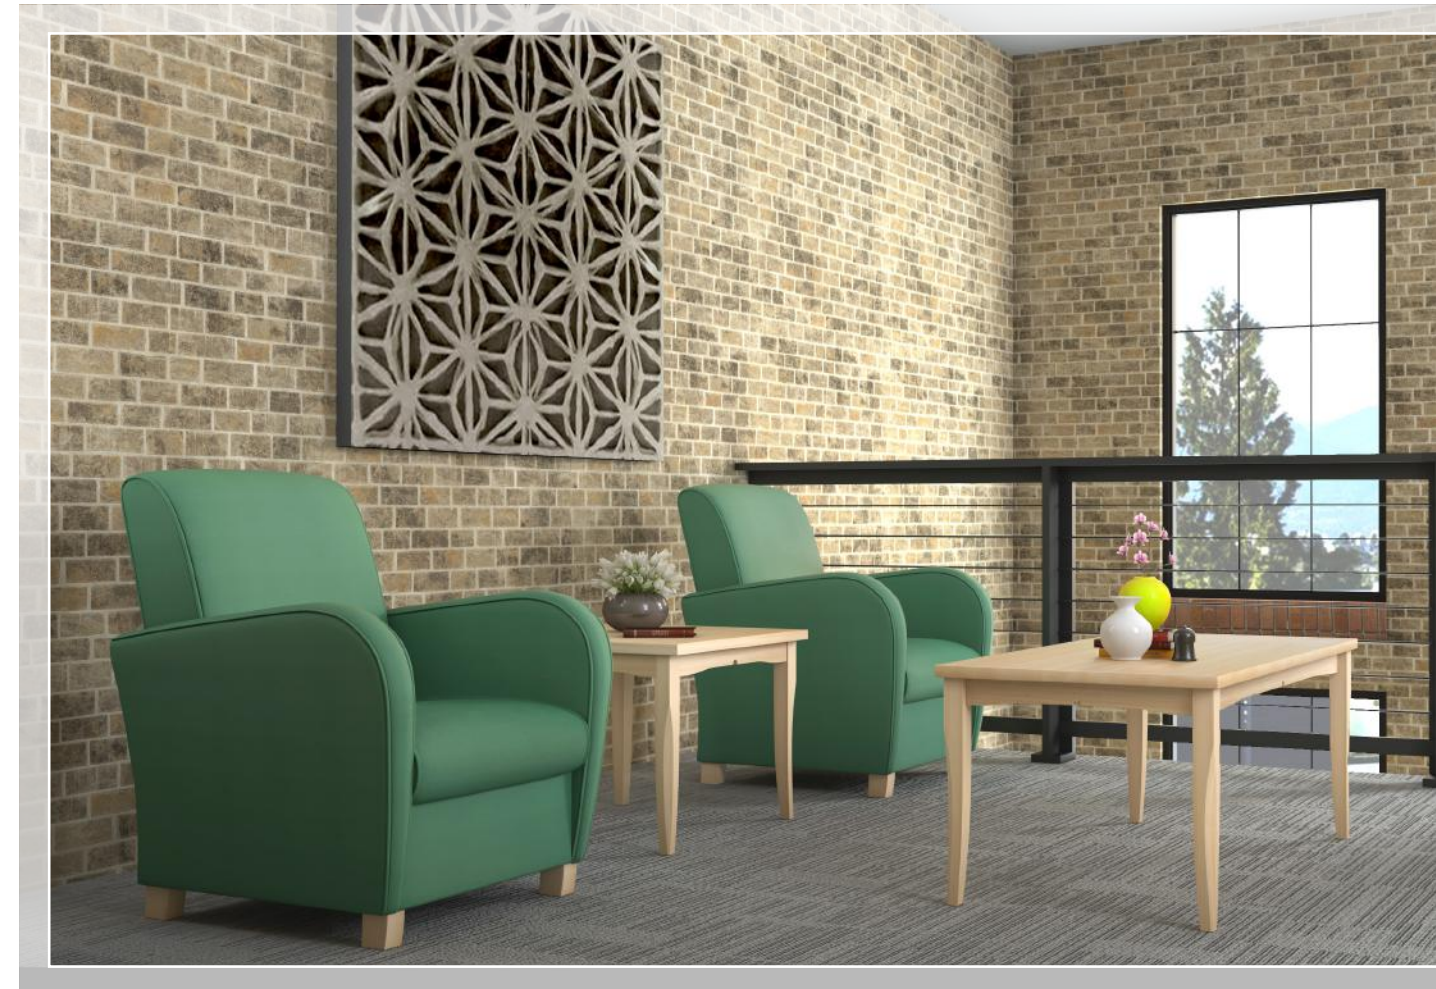

# SYMPHONY

500 Lounge shown with Optional Rotating Tablet with Side Stow and Power Unit. Shown in Culp Castillo Batik Vinyl  
 On Cover: 500 Lounge in Culp Castillo Metal Vinyl

**Seating Features:**

Engineered Solid Alder Hardwood Frame, Wood Legs standard in 18 finishes, optional Chrome, Satin Nickel or Black legs and High Resilient long lasting Poly Foam. Tablet Arm option available with Side Stow. Fixed Seat cushion with steel sinuous spring suspension.

# SYMPHONY

Seating shown is 500 Lounge, 502 Love Seat and 503 Sofa in Dillon Graphite and Cafe Wood Legs. Coffee table is the TL2448 in OCI Cafe. Background chairs and table shown are the Melita Stools ME130 in Smoke with Chrome Frame and the EL 42" High tables in Chrome with 36" tops.

## MODERN AND COMFORTABLE

Symphony offers a distinct modern appearance with well balanced style, durable solid hardwood construction and comfort. It's silhouette style is available in lounge, love seat and sofa. The standard wood leg finish can match the TL Tables and compliment each other for an ideal look in any room.

## TIMELESS

The Symphony is offered in your choice of fabric, vinyl or leather. Available with Optional power unit, metal legs in Chrome, Satin Nickel or Black finish and solid wood tablet arm with side stow.